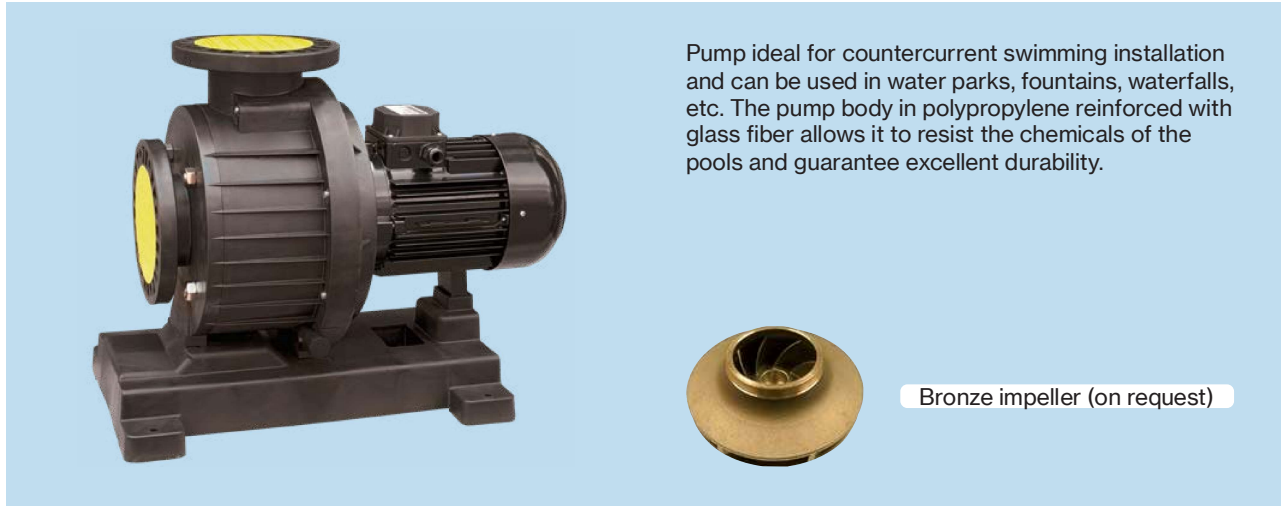

PENTAX s.p.a.

POOL6

Swimming Pool

Pump ideal for countercurrent swimming installation and can be used in water parks, fountains, waterfalls, etc. The pump body in polypropylene reinforced with glass fiber allows it to resist the chemicals of the pools and guarantee excellent durability.

Bronze impeller (on request)

Construction features

Painting	cataphoresis
Pump body, seal housing, diffuser	polypropylene + fiber glass
Motor bracket	aluminum
Impeller	Noryl®, marine bronze on request
Mechanical seal	ceramic-graphite-AISI 316
Motor shaft	stainless steel AISI 316
Liquid temperature	max 40 °C