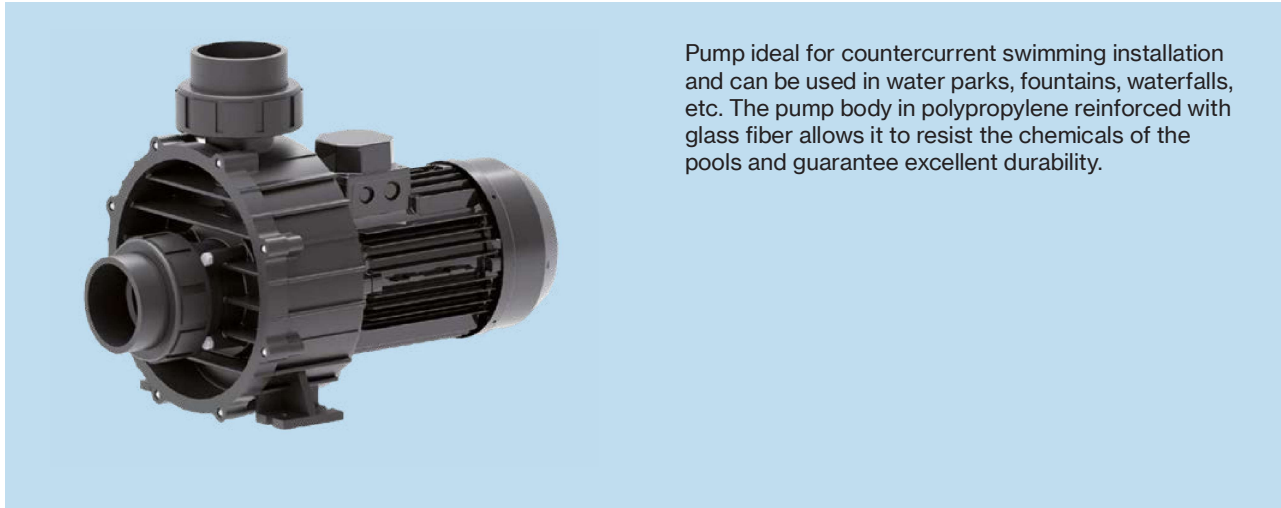

PENTAX s.p.a.

POOL5

Swimming Pool

Pump ideal for countercurrent swimming installation and can be used in water parks, fountains, waterfalls, etc. The pump body in polypropylene reinforced with glass fiber allows it to resist the chemicals of the pools and guarantee excellent durability.

Construction features

Painting	cataphoresis
Pump body, seal housing, diffuser	polypropylene + fiber glass
Motor bracket	aluminum
Impeller	Noryl®, marine bronze on request
Mechanical seal	ceramic-graphite-AISI 316
Motor shaft	stainless steel AISI 316
Liquid temperature	max 40 °C