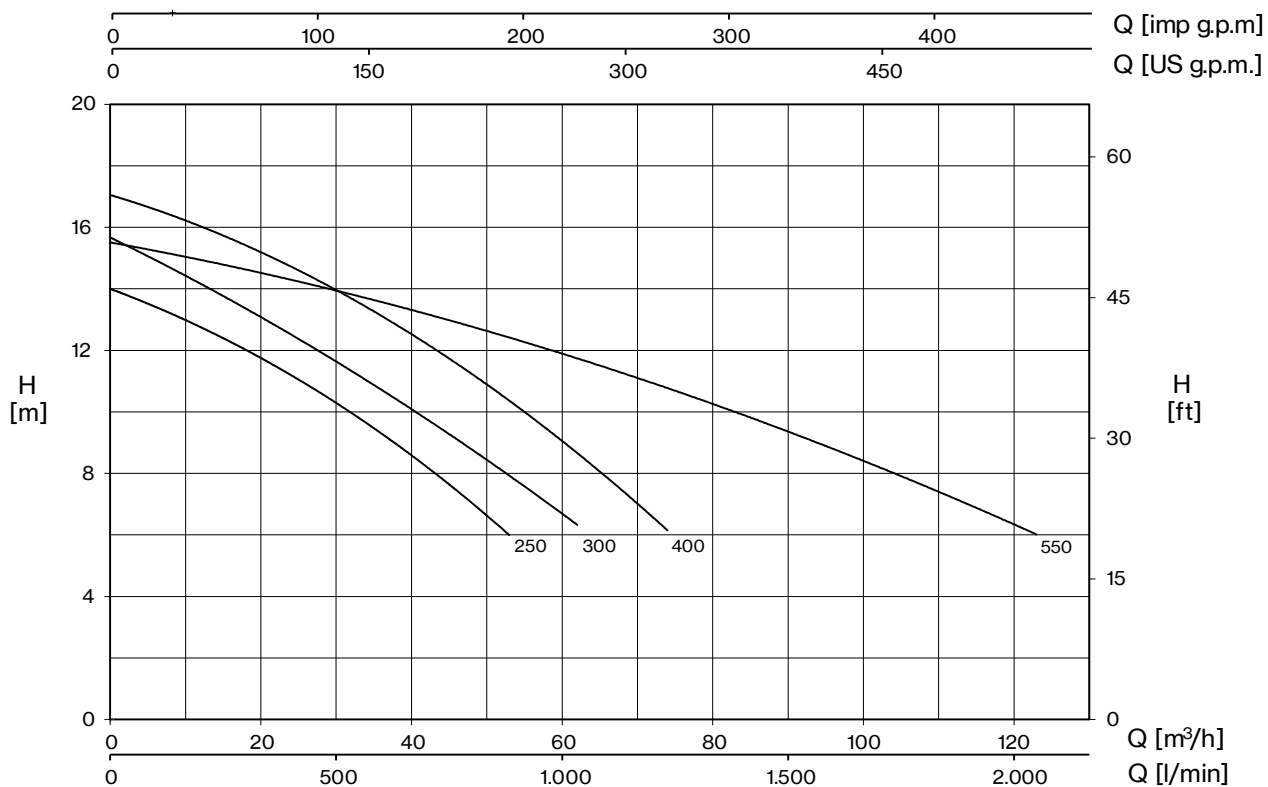

POOL4-IM

TYPE	P2		rpm	H (m)								DNA	DNM	Minimum size of suction pipe	
				6	8	10	12	14	16	18	20				22
	HP	kW		Q (m³/h)											
POOL4-IM 4-250	2,5	1,8	1450	53	43	32	18								110
POOL4-IM 4-300	3	2,2	1450	62	54	43	26	10							125
POOL4-IM 4-400	4	3	145	74	66	56	42	29	14						140
POOL4-IM 4-550	5,5	4	1450	123	104	84	57	30							160