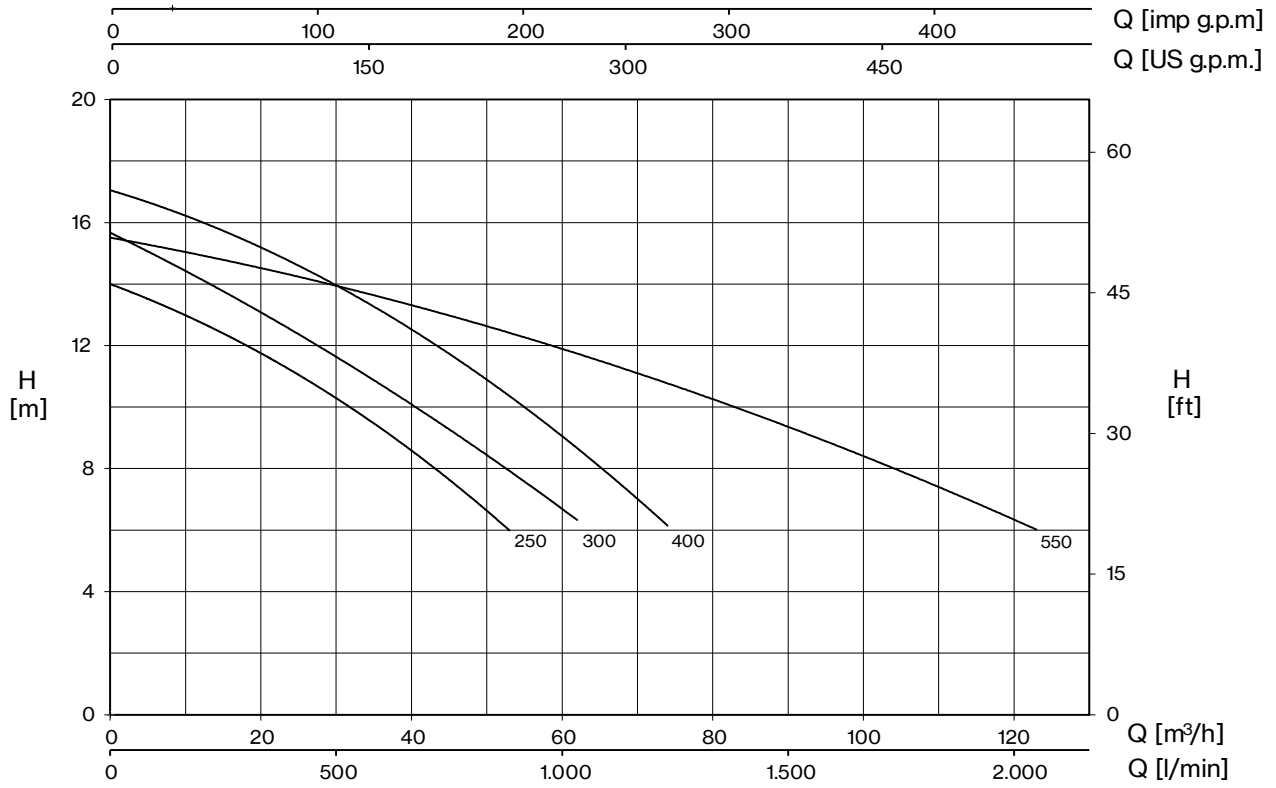

POOL4-I

TYPE	P2		rpm	H (m)								DNA	DNM	Minimum size of suction pipe	
	HP	kW		6	8	10	12	14	16	18					
3~	Q (m³/h)														
POOL4-I 4-250	2,5	1,8	1450	53	43	32	18							110	
POOL4-I 4-300	3	2,2	1450	62	54	43	26	10						125	
POOL4-I 4-400	4	3	1	74	66	56	42	29	14				110	140	
POOL4-I 4-550	5,5	4	1450	123	104	84	57	30						160