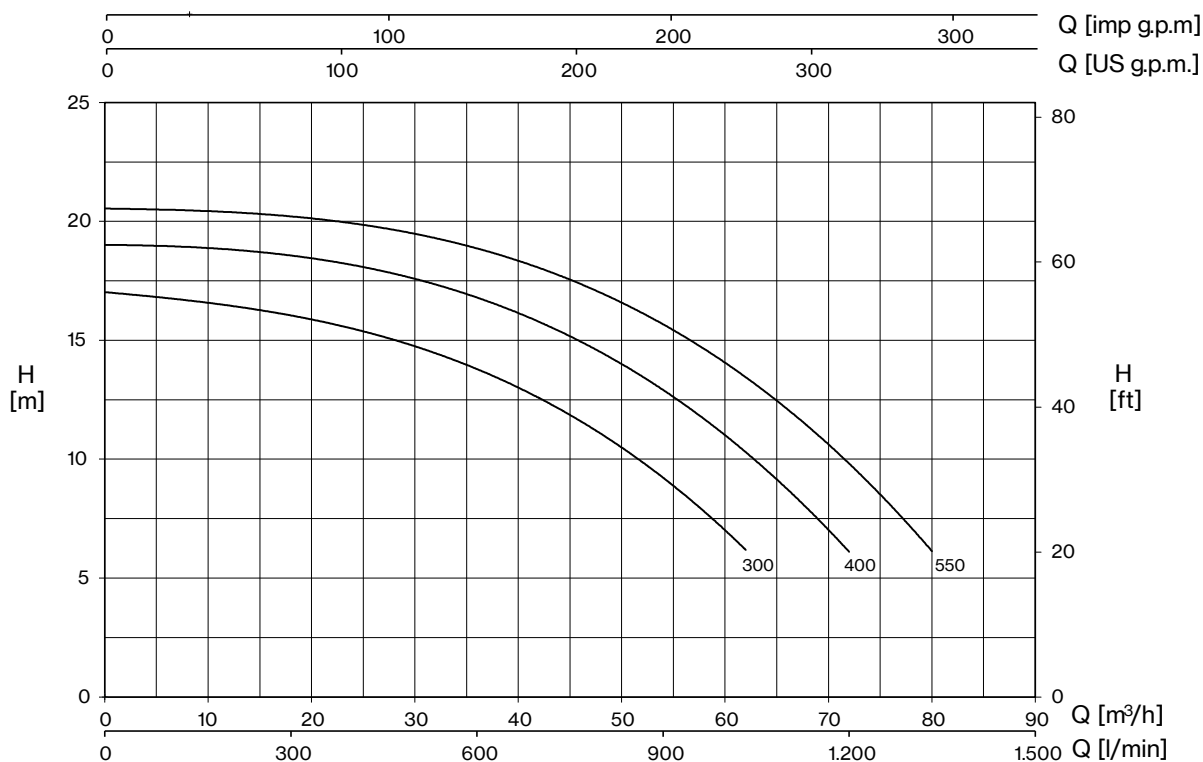

POOL3

TYPE	P2		AMPERE		rpm	H (m)							
			3~	3~		6	8	10	12	14	16		
	HP	kW	230 V	400V		Q (m³/h)							
POOL3 300	3	2,2	9,4	5,3	2900	62	58	52	44	34	20		
POOL3 400	4	3	12,5	6,9	2900	72	68	63	57	50	40	27	
POOL3 550	5,5	4		8,8	2900	80	76	72	67	60	52	41	26